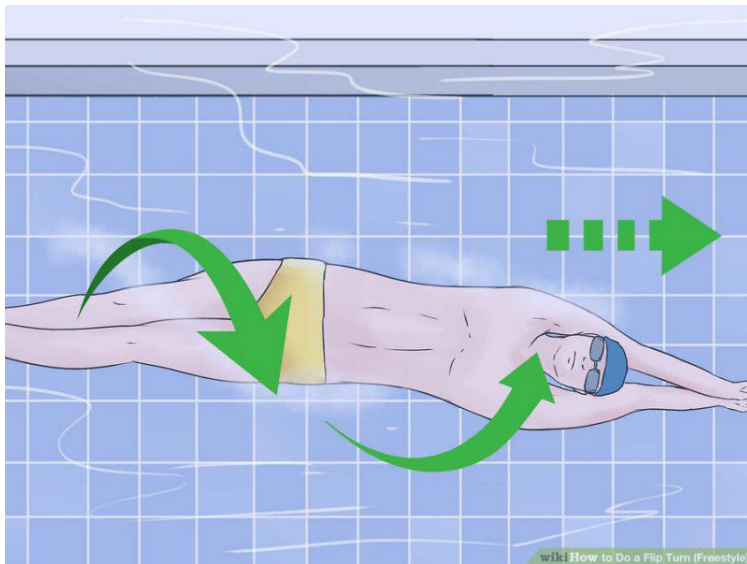

snurra

vrida

vrida

The illustration shows a square wall with a red vertical stripe on the left side. An arrow points from the left towards the wall. To the right, a hand is shown with the index finger pointing down towards the wall. Below the illustration, the word "vägg" is written in a large, bold, black font.

vägg

The illustration shows a person in a blue swimsuit performing a backflip in a pool of blue water. A large red curved arrow indicates the rotation of the body. Below the illustration, the word "volt" is written in a large, bold, black font.

1

hand

2

händer

RitadeTecken ©Specialpedagogiska skolmyndigheten Widgeysymboler © Widgeit Software/Hargdata 2017

mage

rygg

RitadeTecken ©Specialpedagogiska skolmyndigheten Widgitsymboler © Widgit Software/Hargdata 2017