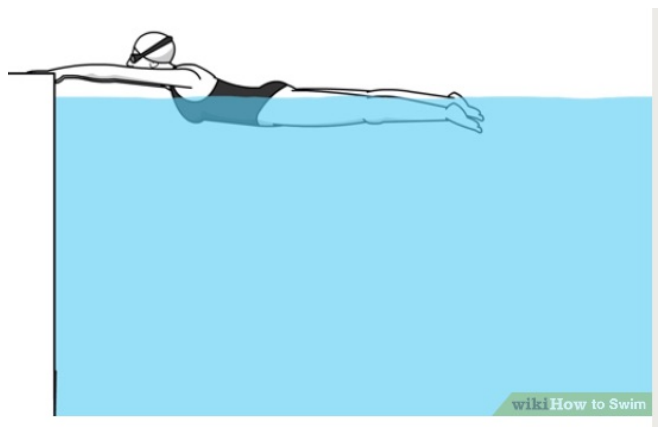

hålla i kanten