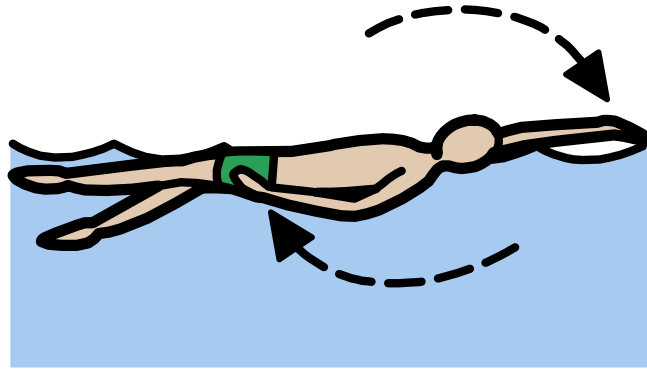

gå i mål

hålla i kanten

pilen

sparka

bröstsims

frisim

fjärilssim

ryggsim

snurra

vrida

vrida

The illustration shows a square wall with a red vertical stripe on the left side. An arrow points from the left towards the wall. To the right, a hand is shown with the index finger pointing down towards the wall. Below the illustration, the word "vägg" is written in a large, bold, black font.

vägg

The illustration shows a person in a blue swimsuit performing a backflip in a pool of blue water. A large red curved arrow indicates the rotation of the body. Below the illustration, the word "volt" is written in a large, bold, black font.