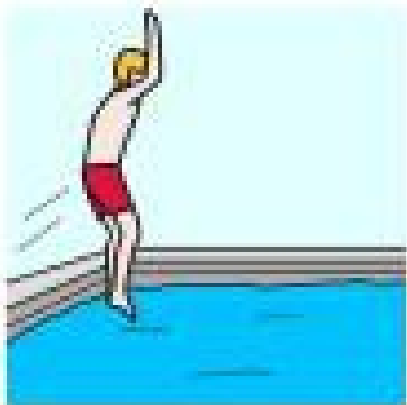

andas

bubbla

dyka

glida

skjuta ifrån

skjuta ifrån

hoppa

113 How to Do an Open Turn in Swimming

gå i mål

hålla i kanten

pilen

sparka

bröstsims

frisim

fjärilssim

ryggsim

snurra

vrida

vrida

The illustration shows a square wall with a red vertical stripe on the left side. An arrow points from the left towards the wall. To the right, a hand is shown with the index finger pointing down towards the wall. Below the illustration, the word "vägg" is written in a large, bold, black font.

vägg

The illustration shows a person in a blue swimsuit performing a backflip in a pool of blue water. A large red curved arrow indicates the rotation of the body. Below the illustration, the word "volt" is written in a large, bold, black font.