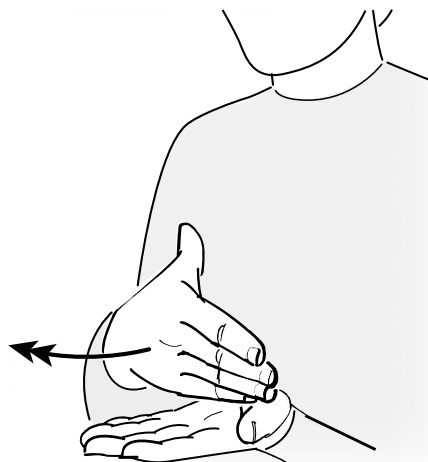

snurra

RitadeTecken ©Specialpedagogiska skolmyndigheten Widgitsymboler © Widgit Software/Hargdata 2017