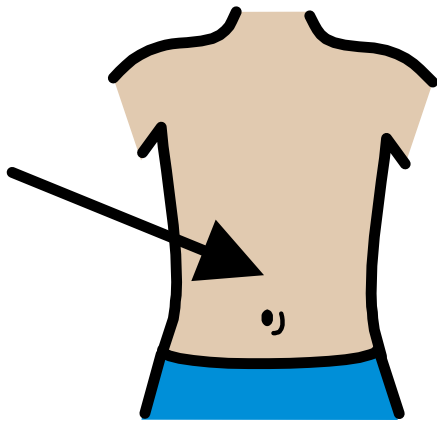

snurra

vrida

vrida

The illustration shows a square wall with a red vertical stripe on the left side. An arrow points from the left towards the wall. To the right, a hand is shown with the index finger pointing down towards the wall. Below the illustration, the word "vägg" is written in a large, bold, black font.

vägg

The illustration shows a person in a blue swimsuit performing a backflip in a pool of blue water. A large red curved arrow indicates the rotation of the body. Below the illustration, the word "volt" is written in a large, bold, black font.

1

hand

2

händer

RitadeTecken ©Specialpedagogiska skolmyndigheten Widgeysymboler © Widgeit Software/Hargdata 2017

mage

rygg

RitadeTecken ©Specialpedagogiska skolmyndigheten Widgitsymboler © Widgit Software/Hargdata 2017