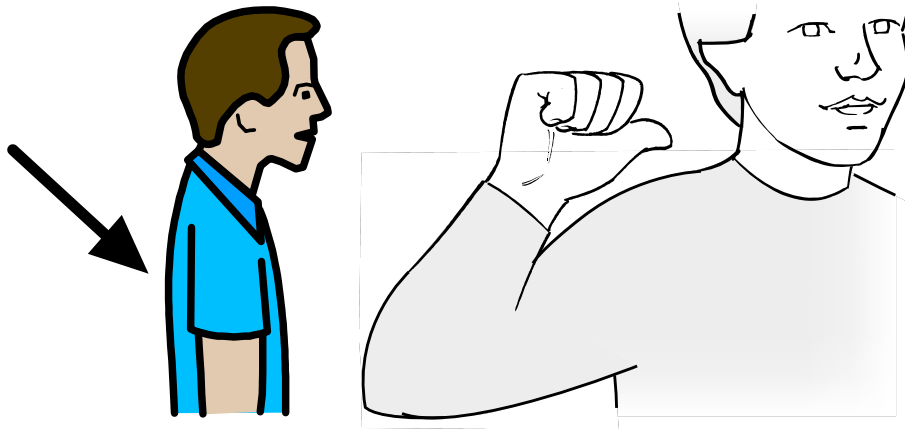

rygg

RitadeTecken ©Specialpedagogiska skolmyndigheten Widgitsymboler © Widgit Software/Hargdata 2017

snurra