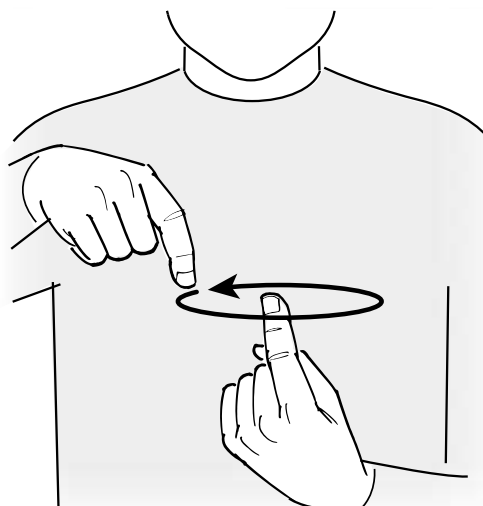

snurra

RitadeTecken ©Specialpedagogiska skolmyndigheten Widgitsymboler © Widgit Software/Hargdata 2017

fortsätt